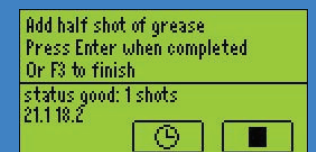

LUBExpert®

A complete ultrasound solution to manage your acoustic lubrication program

Program Management with Ultranalysis Suite

- Create hundreds of databases and surveys
- Track grease types and grease consumption
- Precise diagnosis with SDT's 4 Condition Indicators
- Sort assets as GOOD, BAD or SUSPECT

Specify Grease Type and Quantity per Asset

Record Asset Temperature

Measure

Record

Grease

Analyze

Log

LUBExpert Features

Ultranalysis Suite (UAS) Integration

- 6 Node Trees Define Asset Location
- User Defined Databases and Surveys
- Alarms and Analysis with 4CI
- Before/After Condition Report
- Grease Consumed Report

LUBExpert Onboard Assistant

- Four Condition Indicators
- Temperature Measurement
- Specified Grease Type and Quantity
- Live Guided Re-greasing
- Status Indicator: Good/Bad/Suspect
- Swivel Base Grease Gun Attachment
- Available Upgrade for SDT270SU/DU

LUBExpert is built on the rugged SDT platform and is available through our world-wide network of authorized distributors.

Edificio Trovador. Plz. Antonio Beltrán 1 · P. 6 · Of. 1 · 50002 Zaragoza
+34 976 200 969 | preditec.com | info@preditec.com
Madrid | Barcelona | Zaragoza | Lisboa | Lima | Quito | Texas

Ultrasound Solutions
+32 (0) 2332 3225
info@sdt.be

sdtultrasound.com/lubexpert