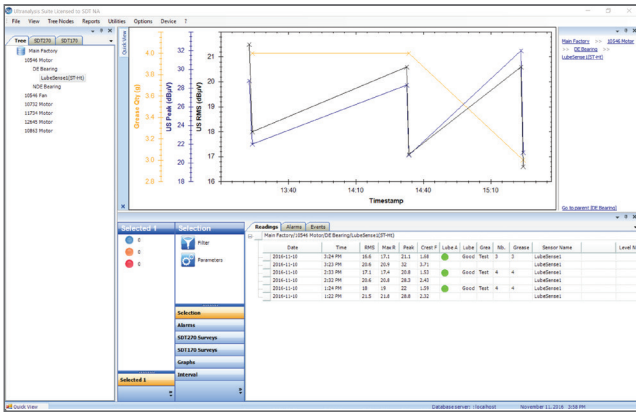

LUBExpert tells us when to grease... and when to stop.

Grease reduces friction in bearings. Less friction means longer life. LUBExpert alerts you when friction levels increase, guides you during re-lubrication, and prevents over and under lubrication.

Grease Bearings Right

Right Lubricant

Right Location

Right Interval

Right Quantity

Right Indicators

Ultrasound Solutions

sdtultrasound.com/lubexpert

LUBExpert®

A complete ultrasound solution to manage your acoustic lubrication program

Program Management with Ultranalysis Suite

- Create hundreds of databases and surveys
- Track grease types and grease consumption
- Precise diagnosis with SDT's 4 Condition Indicators
- Sort assets as GOOD, BAD or SUSPECT

- Four Condition Indicators
- Temperature Measurement
- Specified Grease Type and Quantity
- Live Guided Re-greasing
- Status Indicator: Good/Bad/Suspect
- Swivel Base Grease Gun Attachment
- Available Upgrade for SDT270SU/DU