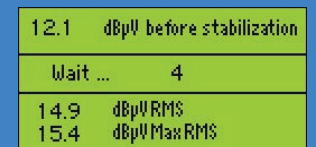

Specify Grease Type and Quantity per Asset

Record Asset Temperature

Measure

Record

Grease

Analyze

Log

LUBExpert Features

Ultranalysis Suite (UAS) Integration

- 6 Node Trees Define Asset Location
- User Defined Databases and Surveys
- Alarms and Analysis with 4CI
- Before/After Condition Report
- Grease Consumed Report

LUBExpert Onboard Assistant

- Four Condition Indicators
- Temperature Measurement
- Specified Grease Type and Quantity
- Live Guided Re-greasing
- Status Indicator: Good/Bad/Suspect
- Swivel Base Grease Gun Attachment
- Available Upgrade for SDT270SU/DU